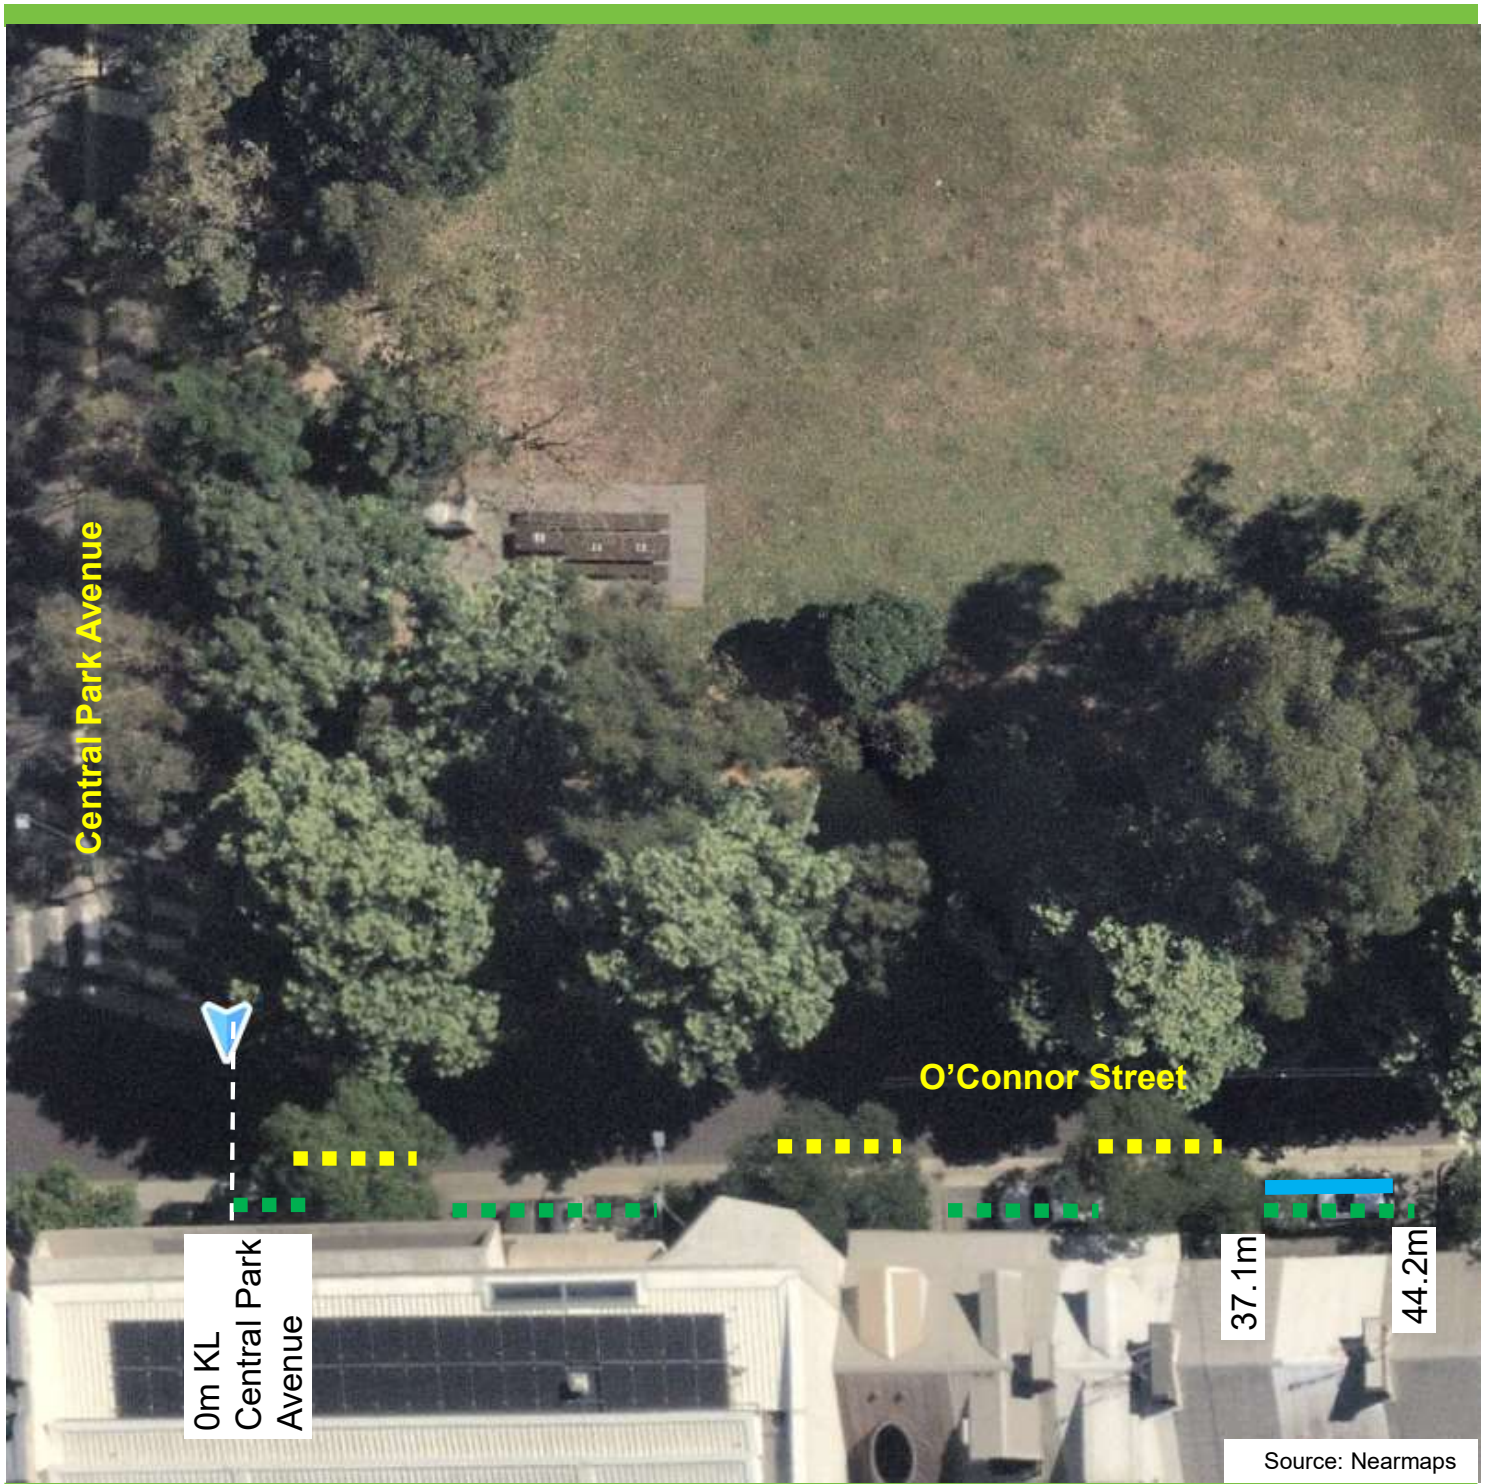

O'Connor Street, Chippendale Proposed parking changes

Existing

- ■ ■ "2P Ticket 8am-10pm Permit Holder Excepted Area 32"
- ■ ■ "No Stopping"

Proposed

- ■ ■ "4P Mobility Parking 8am-10pm"